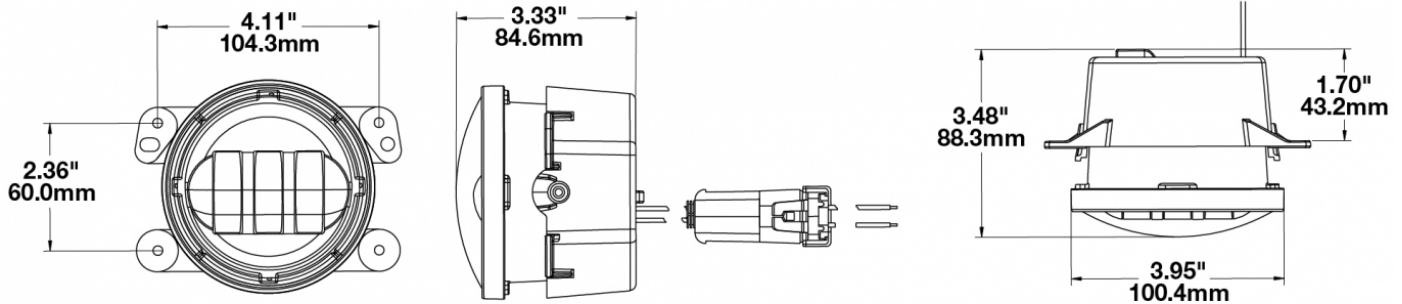

**PRODUCT INFORMATION**

<b>Description</b>	12V DOT/ECE RHT & LHT Fog Light with Black Inner Bezel & Black Housing - 2 Light Kit
<b>Height</b>	100.08 (mm) / 3.94 (in)
<b>Width</b>	125.73 (mm) / 4.95 (in)
<b>Depth</b>	88.39 (mm) / 3.48 (in)
<b>Shape</b>	Round
<b>Outer Lens Material</b>	Hardcoated Polycarbonate
<b>Outer Lens Color</b>	Clear
<b>Housing Material</b>	Die-Cast Aluminum
<b>Housing Color</b>	Black
<b>Bezel Color</b>	Black
<b>Mounting Type</b>	Bumper Mount
<b>Minimum Operating Temperature</b>	-40 (°C) / -40 (°F)
<b>Maximum Operating Temperature</b>	65 (°C) / 149 (°F)
<b>Connector or Wiring</b>	Packard (#12084167)
<b>Mating Connector</b>	Packard (#12059183)
<b>Product Weight</b>	0.93 (lbs) / 0.42 (kgs)
<b>Additional Information</b>	Plug & Play for the following vehicles: 2014-2015 Jeep Wrangler 2-Door (JK) 2014-2015 Jeep Wrangler Unlimited 4-Door (JK)
<b>Spec Sheet Printed</b>	2016-10-11

**PRODUCT DIMENSIONS**

**ELECTRICAL SPECIFICATIONS**

<b>Input Voltage</b>	12 V DC
<b>Operating Voltage</b>	10-15 V DC
<b>Red Wire</b>	Positive
<b>Black Wire</b>	Negative
<b>Current Draw</b>	1.5A @ 12V DC

**REGULATORY STANDARDS COMPLIANCE**

Buy America Standards  
Eco Friendly  
SAE J583

ECE Reg 19  
IEC IP67

**PHOTOMETRIC SPECIFICATIONS**

<b>Raw Lumen Output</b>	1,080
<b>Effective Lumen Output</b>	610
<b>Nominal LED Color Temperature</b>	5000 (K)
<b>Beam Pattern(s)</b>	Forward Lighting - Fog