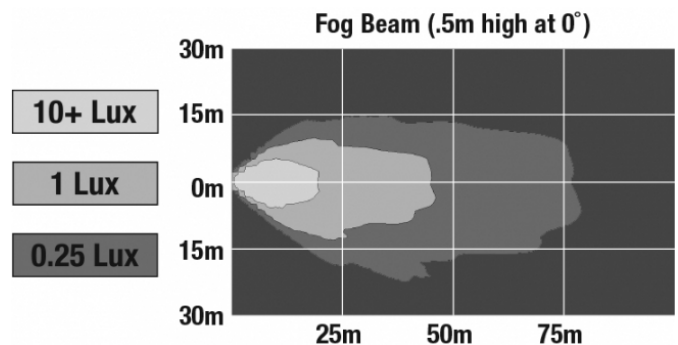

**REGULATORY STANDARDS COMPLIANCE**

Buy America Standards  
Eco Friendly  
SAE J583

ECE Reg 19  
IEC IP67

**PHOTOMETRIC SPECIFICATIONS**

<b>Raw Lumen Output</b>	1,080
<b>Effective Lumen Output</b>	610
<b>Nominal LED Color Temperature</b>	5000 (K)
<b>Beam Pattern(s)</b>	Forward Lighting - Fog